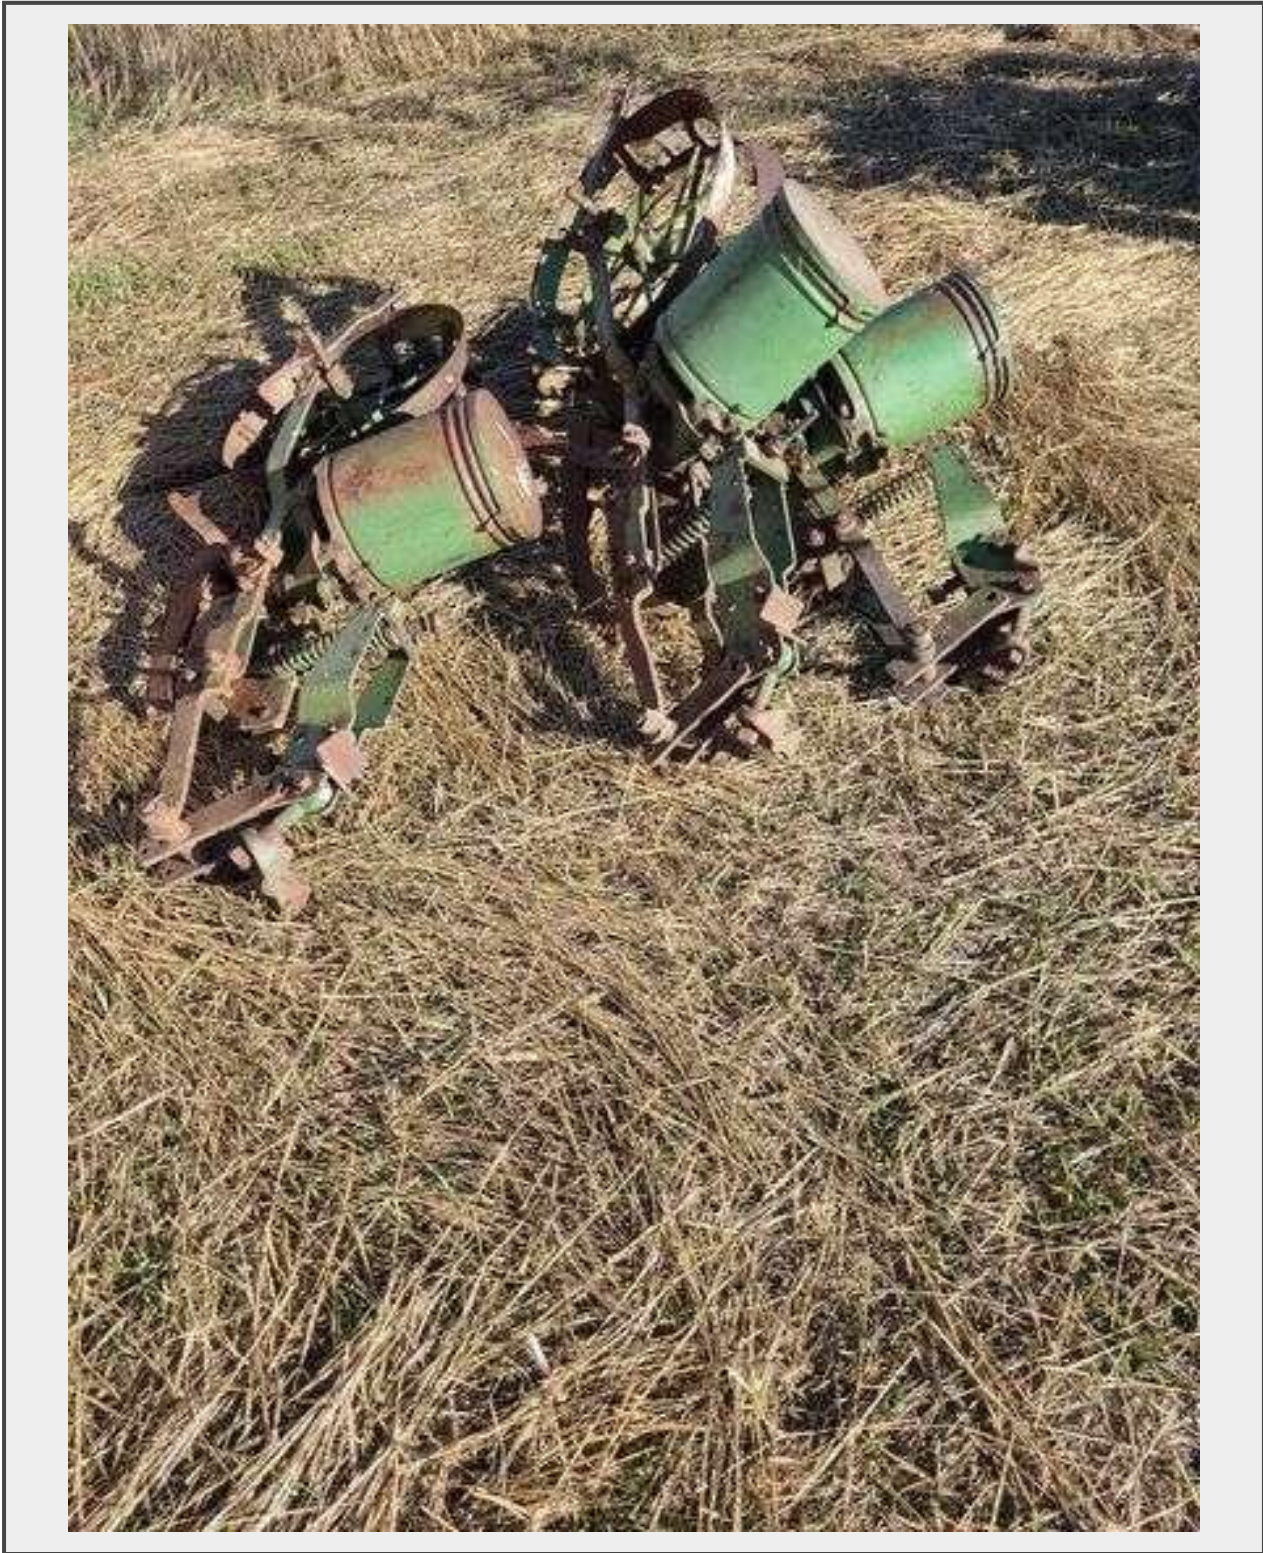

**Sale Name:** Yuill Farm Antique Farm Equipment

**LOT 109 - Planter parts**

**Quantity:** 1