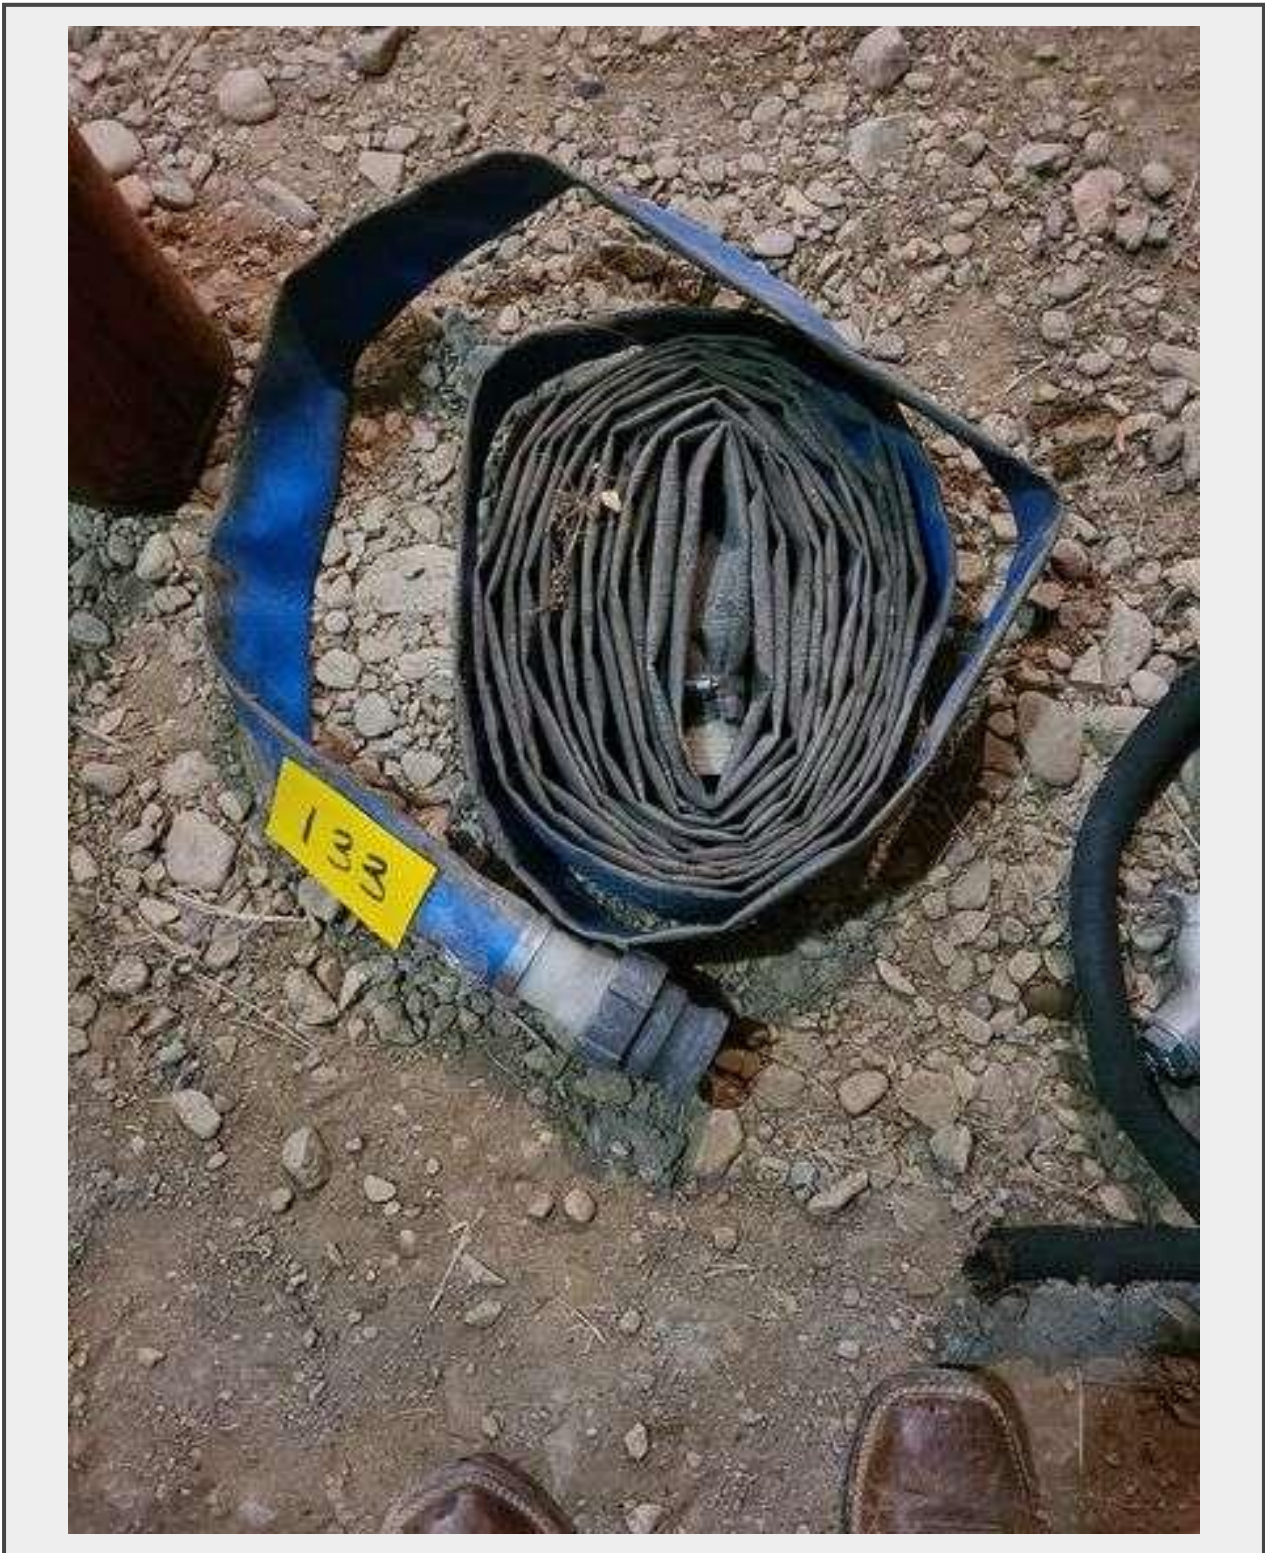

Sale Name: Yuill Farm Antique Farm Equipment

LOT 133 - Approx 2" hose with male cam lock on one end

Description

Unknown length. Lay flat

Quantity: 1